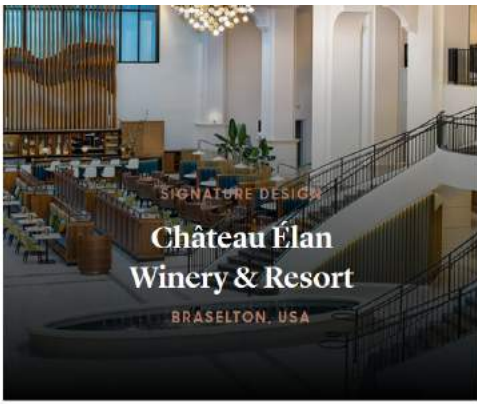

INSPIRING IDEAS
CRYSTAL VALLEY
FLAGSHIP STORE
EVENTS

IMPRINT
PRIVACY STATEMENT
QUALITY POLICY
PURCHASE TERMS
COMPLAINT ADJUSTMENT RULES

PRECIOSA GROUP
CAREERS
COOPERATION PRECIOSA

CONTACT
PEOPLE
PRESS
DOWNLOADS