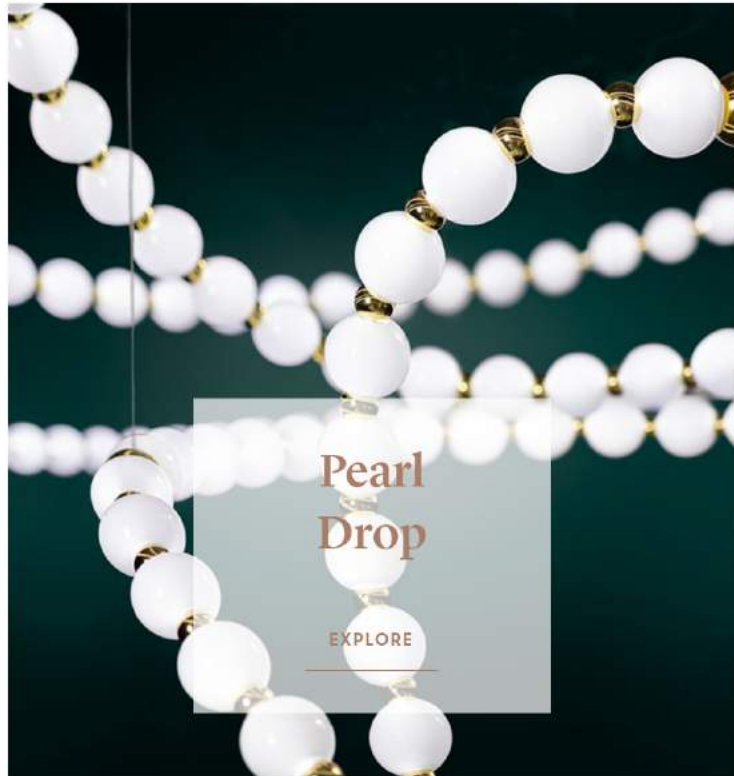

We have the different design concepts, each unique and retaining our advanced glass and lighting technology. Explore these lighting stories and discover their allure now.